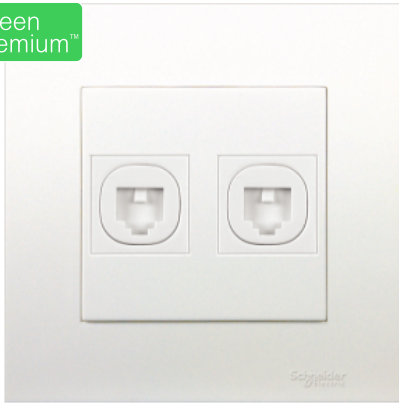

Lembar data produk

Spesifikasi

2 Gang Telephone Outlet with Shutter

KB32TS

Main

Range of product	Vivace
Range	Vivace
Device short name	KB32
Product or component type	Telephone socket
Device presentation	Complete product
Telephone socket type	RJ11 (8 contacts)
Colour tint	Wall: white

Complementary

Number of gangs	2 gangs White
Connector type	M-110 keystone 8 RJ11 connector
Material	Polycarbonate: surround Polycarbonate: grid plate Polycarbonate: base
Projecting depth	8 mm
Type of cable	2 pairs
Device mounting	Flush
Fixing mode	By 2 screws
Mounting support	Wall mounted
Fixing center	60.3 mm
Surface treatment	Untreated
Embedding depth	28 mm
Surface finish	Untreated RJ11 (8 contacts)
Connections - terminals	Clamp terminal
Tightening torque	0.4 N.m
Width	87 mm
Height	87 mm
Depth	35 mm

IP degree of protection	IP20
Main colour tint	White

Environment

Standards	IEC 60670-1
Ambient air temperature for operation	-5...40 °C
Ambient air temperature for storage	-5...40 °C
Relative humidity	0...95 %
Operating altitude	0...2000 m
Environmental characteristic	Indoor use IP20