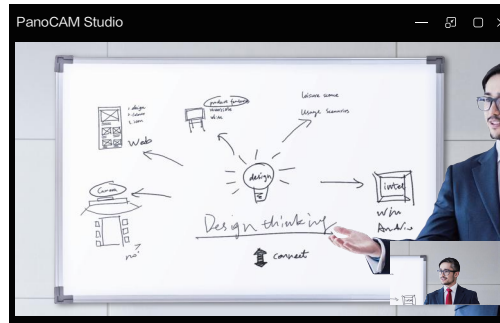

1 Compose Mode

Combining a panoramic view with closeups, you can view the whole room while seeing 6 key participants in closeup.

2 Manual Mode

Zoom into a specific area anywhere in the room.

3 Body-fit mode

Focus on all the participants

Six Display Modes

4 Grid mode

See closeups of 4 key participants simultaneously, each in their own quadrant.

5 Presentation mode

Focus on the whiteboard and the active presenter at the same time.

6 Speaker mode

See the whole meeting room while focusing on all the participants simultaneously.

Auto-track, follow the conversation

Auto tracking technology

- Collaborate naturally. The UC M31 not only recognizes and zooms in on meeting participants, it can track speakers as they move about the room.