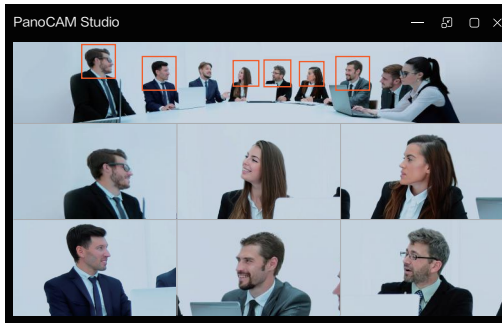

Change video layouts with a single tap

1-click video layout switch

- ▶ A touch is all it takes. There's no need for special training or complicated software operations. Simply tap the top of the camera.

Six video layouts, all at your fingertips

- You gotta see it to believe it. The UC M31 offers layout options to suit every communication scenario from one-way lecturing to multi-party brainstorming.

Six Display Modes