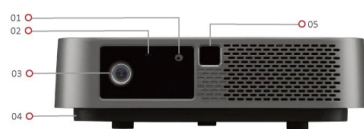

PROJECTOR M2e

Key Features

- Easy setup: Instant auto focus and auto keystone
- Extreme portability: Only 1kg and small enough to fit in a handbag or backpack
- Engaging visuals: Cinema SuperColor+™ in Full HD resolution
- Exceptional sound: Integrated speakers customized by Harman Kardon
- Expanded connectivity: Wi-Fi, Bluetooth, USB Type-C

Product Description

The M2e is a 1080p Full HD smart portable LED projector that delivers instant fun at the push of a button. Setup is effortless with instant auto focus and advanced auto keystone capabilities, and its ultralight portable design allows you to take the cinema experience wherever you go. Experience crystal clear visuals in Full HD resolution and cinematic colors covering 125% Rec.709 supported by ViewSonic's industry-leading 2nd generation LED technology. The M2e combines pixel-perfect images with exceptional sound quality through integrated dual speakers customized by Harman Kardon. Add even more fun with smart connectivity features such as Wi-Fi for wireless screen mirroring to get your phone up on the big screen, Bluetooth for alternative audio options, and USB Type-C for direct single-cable streaming from Nintendo® Switch.

Visit Us

www.viewsonic.com

SPECIFICATION

Native Resolution:	1920x1080
Brightness:	1000 (LED Lumens)
Contrast Ratio:	3000000:1
Display Color:	1.07 Billion Colors
Light Source Type:	LED
Light Source Life (hours) with Normal Mode:	up to 30000
Lamp Watt:	RGBB LED
Lens:	F=1.7, f=6.35mm
Projection Offset:	100%+/-3%
Throw Ratio:	1.21
Optical Zoom:	Fixed
Digital Zoom:	0.8x-1.0x
Image Size:	24"-100"
Throw Distance:	0.65m-2.68m(80"@2.14m)
Keystone:	H: +/-40°, V: +/-40°
Audible Noise (Normal):	26dB
Audible Noise (Eco):	24dB
Local Storage:	Total 16GB (10GB available storage)
Input Lag:	66ms
Resolution Support:	VGA(640 x 480) to FullHD(1920 x 1080)
HDTV Compatibility:	480i, 480p, 576i, 576p, 720p, 1080i, 1080p
Horizontal Frequency:	30K-97KHz
Vertical Scan Rate:	24-85Hz