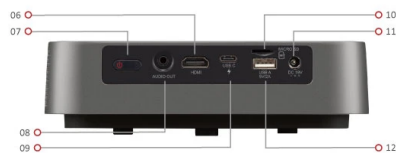

8. Audio Out
9. USB Type-C (5V/2A)
10. Micro SD Card Reader
11. DC In
12. USB Reader (5V/2A)

Visit Us

www.viewsonic.com