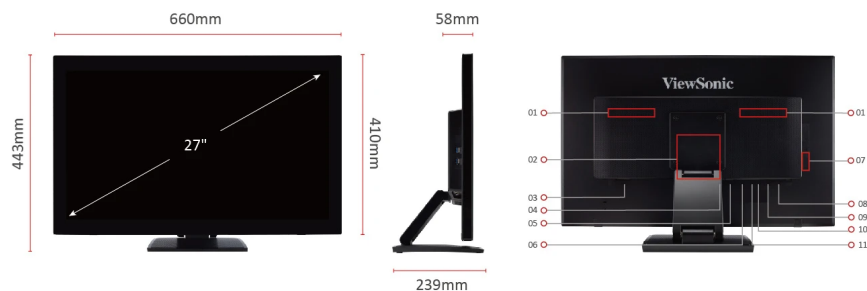

1. Internal Speakers	7. USB Down Stream X 2
2. VESA Compatible(Wall Mount 100x100mm)	8. USB Up Stream
3. AC In	9. RS232
4. DisplayPort	10. Earphone
5. HDMI	11. Audio In
6. VGA	

Kunjungi Kami

www.viewsonic.com