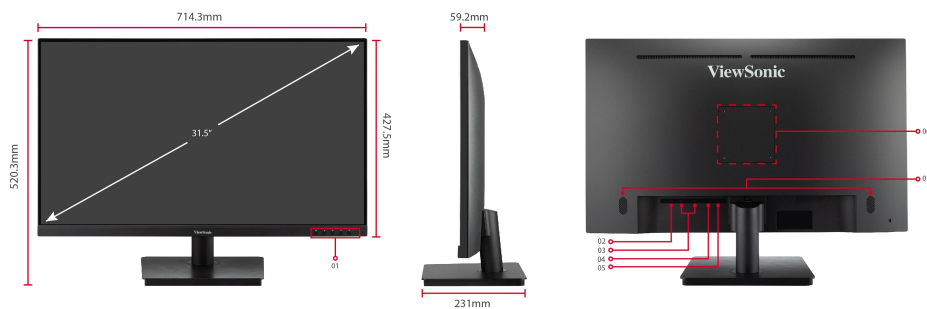

LAYAR LCD

VA3209-2K-MHD

Fitur Utama

- SuperClear® IPS panel
- QHD 2560 X 1440 resolution
- HDMI and DisplayPort inputs for flexible connectivity
- HDR10 delivers Stellar Contrast and Color Accuracy
- 75hz Variable Refresh Rate eliminates screen tearing and reduces stuttering

Deskripsi Produk

The ViewSonic VA3209-2K-MHD is a 32" 2K monitor featuring HDMI and DisplayPort inputs for business and home use. With a 32" display and 2560 X 1440 resolution that delivers larger and clearer images, the QHD monitor expands your productivity. The optimal screen performance and comfortable viewing without tearing or stuttering is delivered through adaptive sync, eye-care technology, and various ViewMode presets. Simply expand your workspace and experience truly seamless, ergonomic multitasking on just one screen with a VESA-compatible mount at a low power consumption.

1. Menu Control Panel
2. DC In
3. HDMI*2
4. Display Port
5. Audio Out
6. VESA Compatible (Wall Mount 100x100mm)

7. Speakers

Kunjungi Kami

www.viewsonic.com

TAMPILAN

Display Size (in.):	32
Viewable Area (in.):	31.5
Jenis Panel:	IPS Technology
Resolusi:	2560 x 1440
Jenis Resolusi:	QHD (Quad HD)
Rasio Kontras Statis:	1,200:1 (typ)
Rasio Kontras Dinamis:	50M:1
Sumber cahaya:	LED
Kecerahan:	250 cd/m ² (typ)
Colors:	1.07B
Color Space Support:	10 bit (8 bit + FRC)
Aspect Ratio:	16:9
Response Time (Typical GTG):	4ms
Sudut Pandang:	178° horizontal, 178° vertical
Backlight Life (Jam):	30000 Hrs (Min)
Lengkungan:	Flat
Refresh Rate (Hz):	75
Variable Refresh Rate Technology:	Yes
Filter Cahaya Biru:	Yes
Flicker-Free:	Yes
Color Gamut:	NTSC: 72% size (Typ) sRGB: 104% size (Typ)
Ukuran Piksel:	0.273 mm (H) x 0.273 mm (V)
Surface Treatment:	Anti-Glare, Hard Coating (3H)

KESESUAIAN

Resolusi PC (max):	2560x1440
Resolusi Mac® (maks):	2560x1440
Sistem Operasi PC:	Windows 10/11 certified; macOS tested
Resolusi Mac® (min):	2560x1440

KONEKTOR

3.5mm Audio Out:	1
HDMI 1.4:	2
DisplayPort:	1
Power in:	DC Socket (Center Positive)