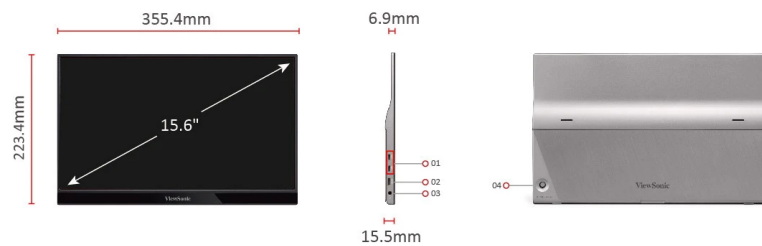

1. USB Type C x2
2. Mini HDMI
3. Audio Out
4. Joy Key

Kunjungi Kami

www.viewsonic.com