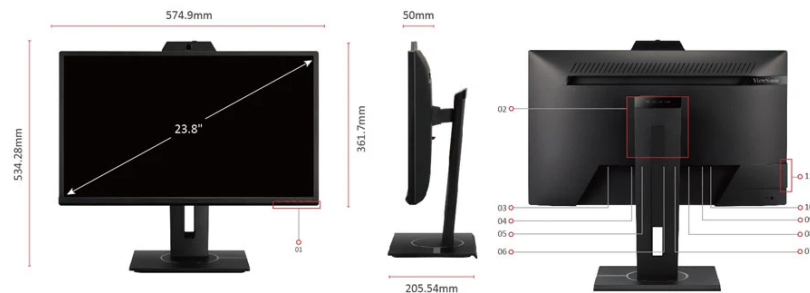

ViewSonic® LAYAR LCD VG2440V

Fitur Utama

- Built-in Full HD webcam and microphone
- Adjustable vertical angles for greater frame control
- Webcam slide cover ensures total security and privacy
- Ergonomic flexibility with quick release stand
- Dual front-facing speakers

Deskripsi Produk

The ViewSonic VG2440V is a 24" Full HD video conferencing monitor designed to deliver out-of-the-box video conferencing and high-quality live streaming capability. The built-in Full HD webcam allows you to easily adjust the vertical angles to better frame yourself during VC calls and create more engaging content through varied camera angles, while the easy-to-use cover slide ensures total privacy and security when not in use. Providing the full spectrum of ergonomic flexibility, the VG2440V can tilt, swivel, pivot, and height adjust to adapt to any setup or workflow, and the exceptional inbuilt microphones and dual front-facing speakers ensure you can hear and be heard with absolute clarity and professionalism. Combined with the vDisplay Manager productivity software for efficient multi-tasking and streamlined on-screen display control, the VG2440V is the complete solution for anybody looking for a professional live streaming or video communication experience.