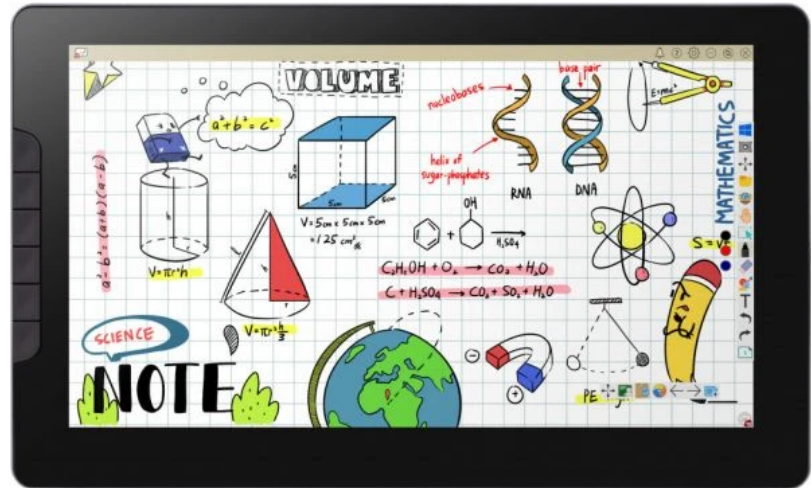

PEN DISPLAY

ID1330

Key Features

- Accurate and Efficient Writing Experience with 8192 Pen Pressure Sensitivity Level
- Paper-like Texture create Natural and Realistic Experience
- One-cable Solution
- Lightweight, Portable and Effortless to use
- Compatible with Windows 7 or later, Mac OS 10.15 or later

Product Description

ViewSonic 13.3 inch ViewBoard Pen Display provides a new normal for portable teaching devices. It is equipped with technology for 8,192 levels pen pressures with +60 tilt angle to display smooth and natural handwriting. With the pen you can convey blackboard handwriting and course contents more intuitively. It has full HD 1920x1080 high resolution and NTSC 88% color performance to display exquisite and accurate image qualities, its support of the Plug & Play function with Type-C one-cable input interface makes it easier and more convenient to use, and its ultra-thin design with only 0.8kg weight and 7mm thickness makes it easier to carry. It is suitable for both educators and learners.

Visit Us

www.viewsonic.com

LCD PANEL

Display Area:	13.3 inch (294×165mm)
Optimum Resolution:	1920×1080 pixels
Brightness:	300 cd/m ²
Contrast Ratio:	800:1
Backlight:	LED light-bar
Viewing Angles:	Horizontal 178°, Portrait 178°
Panel Surface:	8H tempered glass

CONNECTOR

USB:	Mini HDMI to HDMI / USB Type-C to USB Type-A USB Type-C to USB Type-C
Power:	Bus power, Battery- Free pen

TOUCH

Technology:	Electromagnetic Resonance
Touch Pen:	Battery-Free
Digitizer Resolution:	1920×1080 Pixels
Writing Response:	266 PPS (point per second)
Accuracy:	±0.25mm
Pressure Level:	8192 Levels
Detectable Height:	15mm above glass