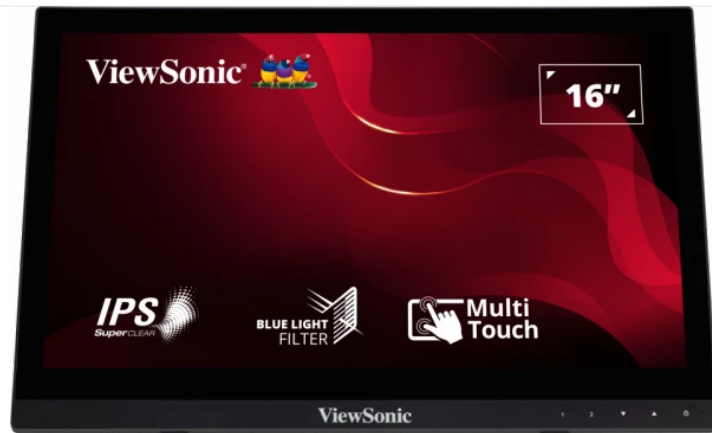

ViewSonic® LAYAR LCD TD1630-3

Fitur Utama

- Advanced ergonomic stand for tilt or flat
- HDMI and VGA inputs
- Supports Windows® 7/8/10 and selected Linux
- 7H hardness screen
- Dual integrated speakers

Deskripsi Produk

The ViewSonic TD1630-3 is a 16" (15.6" viewable) display with 10-point multi-touch functionality. With an advanced ergonomic design, the TD1630-3 can tilt or lay flat to give users maximum comfort. Delivering touchscreen versatility, this display offers fantastic flexibility for retail or business settings, while VGA and HDMI inputs provide ample connectivity. Compatibility with a wide range of operating systems, including Windows 10/11 and Linux versions*, along with dual integrated speakers, make this intuitive touchscreen a highly accurate, ultra-responsive touch experience that is ideal for interactivity in a retail or business settings.

*Supports Windows 7/8/10/11 , Linux Kernel 4.X/3.X

1. Internal Speakers
2. USB
3. DC In
4. VESA Compatible(Wall Mount 75x75mm)
5. VGA
6. HDMI

7. Earphone

Kunjungi Kami

www.viewsonic.com

TAMPILAN

Display Size (in.):	16
Viewable Area (in.):	15.6
Jenis Panel:	TN Technology
Resolusi:	1366 x 768
Jenis Resolusi:	WXGA (Wide XGA)
Rasio Kontras Statis:	500:1 (typ)
Rasio Kontras Dinamis:	10M:1
Sumber cahaya:	LED
Kecerahan:	190 cd/m ² (typ)
_Brightness (PCS):	190 cd/m ² (typ)
Colors:	262K
Color Space Support:	6 bit true
Aspect Ratio:	16:9
Response Time (Typical Tr+Tf):	12ms
Sudut Pandang:	90° horizontal, 60° vertical
Backlight Life (Jam):	15000 Hrs (Min)
Lengkungan:	Flat
Refresh Rate (Hz):	60
Filter Cahaya Biru:	Yes
Color Gamut:	NTSC: 45% size (Typ) sRGB: 67% size (Typ)
Ukuran Pksel:	0.252 mm (H) x 0.252 mm (V)
Layar sentuh:	Projected Capacitive, 10-point multi-touch
Surface Treatment:	Glossy, Hard Coating (7H)
Cover Glass Thickness:	0.83mm