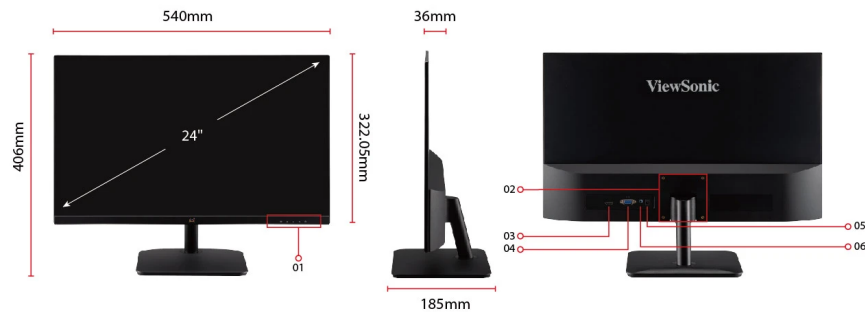

## Fitur Utama

- SuperClear® IPS panel
- Full HD 1080p resolution with dual speakers
- 100Hz AMD FreeSync™ delivers fluid visuals
- 1ms (MPRT) response time for precision
- Built-in Low Blue Light Screen for comfortable viewing

## Deskripsi Produk

The ViewSonic VA2432-MH is a 24" (23.8" viewable) Full HD Monitor with IPS technology and flexible connectivity for use in the office or at home. With SuperClear® IPS technology and Full HD resolution, images are clear and detailed from a wide range of viewing angles. Integrated speakers ensure a crisp and clear sound while HDMI and VGA inputs allow for increased setup flexibility when connecting with other devices. The VA2432-MH's three-sided frameless bezel delivers a seamless viewing experience and comes equipped with Eye Care technology to help eliminate eye strain resulting from extended viewing periods. VESA compatibility guarantees easy adaption to both multi-monitor or wall-mount set ups.

1. Menu Control Panel
2. VESA Compatible(Wall Mount 75x75mm)
3. HDMI
4. VGA
5. DC in
6. 3.5mm Audio Out

**Kunjungi Kami**

[www.viewsonic.com](http://www.viewsonic.com)

**TAMPILAN**

Display Size (in.):	24
Viewable Area (in.):	23.8
Jenis Panel:	IPS Technology
Resolusi:	1920 x 1080
Jenis Resolusi:	FHD (Full HD)
Rasio Kontras Statis:	1,300:1 (typ)
Rasio Kontras Dinamis:	50M:1
Sumber cahaya:	LED
Kecerahan:	250 cd/m <sup>2</sup> (typ)
Colors:	16.7M
Color Space Support:	8 bit (6 bit + FRC)
Aspect Ratio:	16:9
Response Time (MPRT):	1ms
Sudut Pandang:	178° horizontal, 178° vertical
Backlight Life (Jam):	30000 Hrs (Min)
Lengkungan:	Flat
Refresh Rate (Hz):	100
Variable Refresh Rate Technology:	Yes
Filter Cahaya Biru:	Yes
Flicker-Free:	Yes
Color Gamut:	NTSC: 75% size (Typ) sRGB: 105% size / 99% coverage (Typ)
Ukuran Piksel:	0.275 mm (H) x 0.275 mm (V)
Surface Treatment:	Anti-Glare, Hard Coating (3H)