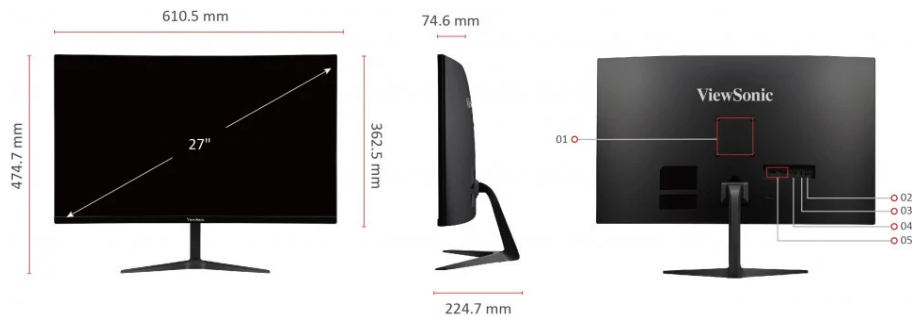

Product Description

With an immersive curved screen and 165Hz refresh rate, the ViewSonic VX2718-PC-MHD provides a stunning viewing experience. The monitor has been designed with a 1500R curved and borderless panel for an immersive experience. A high 165Hz refresh rate delivers smooth animations with minimal input lag while AMD FreeSync™ Premium prevents screen tearing and stuttering for a fluid gaming experience. With 1ms MPRT response time, the monitor delivers unprecedented screen quality and speed. VX2718-PC-MHD is also equipped with ViewSonic's exclusive ViewMode™ presets, which offer optimized screen performance for different home entertainment applications, such as watching movies, editing, or playing video games. In addition, a DisplayPort and two HDMI inputs offer flexible connectivity for both general use and entertainment.

1. VESA Compatible (Wall Mount 100 x 100mm)
2. HDMI X2
3. DP
4. Audio Out
5. DC In

Visit Us www.viewsonic.com

DISPLAY

Display Size (in.):	27
Viewable Area (in.):	27
Panel Type:	VA Technology
Resolution:	1920 x 1080
Resolution Type:	FHD (Full HD)
Static Contrast Ratio:	3,000:1 (typ)
Dynamic Contrast Ratio:	80M:1
Light Source:	LED
Brightness:	250 cd/m ² (typ)
Colors:	16.7M
Color Space Support:	8 bit (6 bit + FRC)
Aspect Ratio:	16:9
Response Time (MPRT):	1ms
Viewing Angles:	178° horizontal, 178° vertical
Backlight Life (Hours):	30000 Hrs (Min)
Curvature:	1500R
Refresh Rate (Hz):	165
Variable Refresh Rate Technology:	FreeSync Premium
Blue Light Filter:	Yes
Flicker-Free:	Yes
Color Gamut:	NTSC: 72% size (Typ) sRGB: 102% size (Typ)
Pixel Size:	0.311 mm (H) x 0.311 mm (V)
Surface Treatment:	Anti-Glare, Hard Coating (3H)