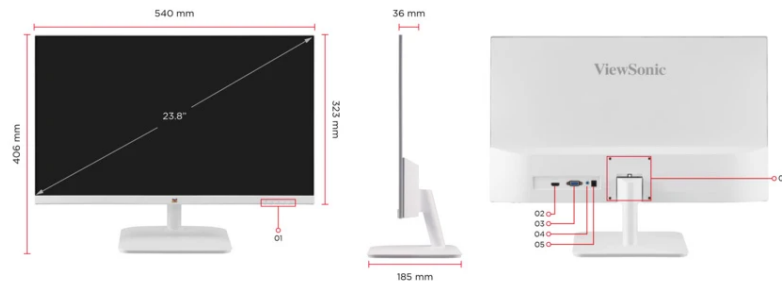

ViewSonic® LAYAR LCD VA2432-H-W

Fitur Utama

- SuperClear® IPS panel
- Full HD 1080p resolution
- 100Hz Variable Refresh Rate delivers fluid visuals
- 1ms (MPRT) response time for precision
- Built-in Low Blue Light Screen for comfortable viewing

1. Menu Control
2. HDMI
3. VGA
4. 3.5mm Audio Out
5. DC In
6. VESA Compatible(Wall Mount 75 x 75 mm)

Kunjungi Kami

www.viewsonic.com

TAMPILAN

Display Size (in.):	24
Viewable Area (in.):	23.8
Jenis Panel:	IPS Technology
Resolusi:	1920 x 1080
Jenis Resolusi:	FHD (Full HD)
Rasio Kontras Statis:	1,300:1 (typ)
Rasio Kontras Dinamis:	50M:1
Sumber cahaya:	LED
Kecerahan:	250 cd/m ² (typ)
Colors:	16.7M
Color Space Support:	8 bit (6 bit + FRC)
Aspect Ratio:	16:9
Response Time (MPRT):	1ms
Sudut Pandang:	178° horizontal, 178° vertical
Backlight Life (Jam):	30000 Hrs (Min)
Lengkungan:	Flat
Refresh Rate (Hz):	100
Variable Refresh Rate Technology:	Yes
Filter Cahaya Biru:	Yes
Flicker-Free:	Yes
Color Gamut:	NTSC: 75% size (Typ) sRGB: 105% size / 99% coverage (Typ)
Ukuran Piksel:	0.275 mm (H) x 0.275 mm (V)
Surface Treatment:	Anti-Glare, Hard Coating (3H)

DIMENSI (METRIK) (WXHXD)

Kemasan (mm):	600 x 395 x 112
Fisik (mm):	540 x 406 x 185
Physical Without Stand (mm):	540 x 322 x 36

UMUM

Regulasi:	CE, CE EMC, CB, RoHS, ErP, REACH, WEEE, EAC, UkrSEPRO, UKCA, BSMI, RCM, GEMS, KC, K-MEPS, BIS
ISI PAKET:	VA2432-H-W x1, HDMI Cable (v1.4; Male-Male) x1, AC/DC Adapter x1, Quick Start Guide x1, Power plug x1 or 2 (by country)
Daur Ulang / Pembuangan:	Please dispose of in accordance with local, state or federal laws.
Warranty:	*Warranty offered may differ from market to market