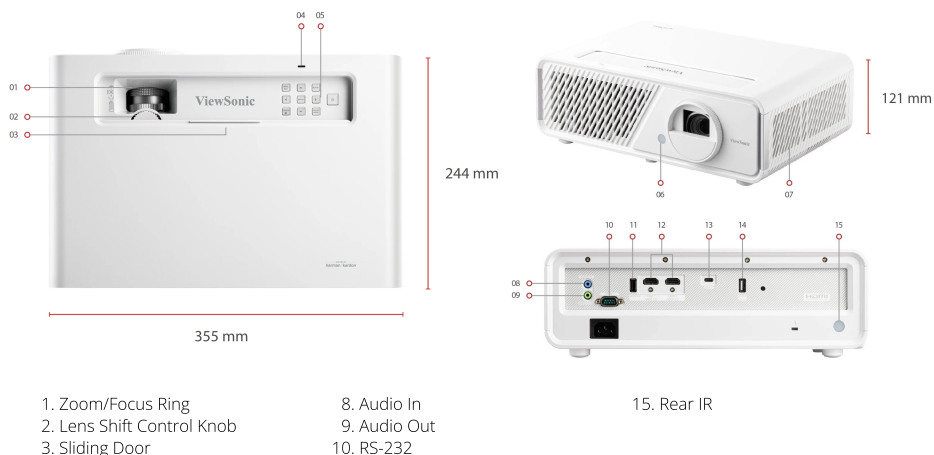

- 4. LED Indicator
- 5. Keypad
- 6. Front IR
- 7. Speakers

- 11. USB-A (Service)
- 12. HDMI 2.0 / HDCP2.2 x 2
- 13. USB-C (5V/1A)
- 14. USB A Reader (5V/1A)

Visit Us

www.viewsonic.com

SPECIFICATION

Native Resolution:	1920x1080
Brightness:	3100 (LED Lumens)
Contrast Ratio:	3000000:1
Display Color:	1.07 Billion Colors
Light Source Type:	LED
Light Source Life (hours) with Normal Mode:	30000
Lamp Watt:	RGBG LED
Lens:	F=2.59-2.87, f=16.88-21.88mm
Projection Offset:	110%+/-5%
Throw Ratio:	1.15-1.5
Optical Zoom:	1.3X
Digital Zoom:	0.8x-2.0x
Image Size:	60"-150"
Throw Distance:	1.53m-4.98m (100"@2.55m)
Keystone:	H: +/-40°, V: +/-40°
Lens Shift V. Range:	+10%, -0%
Audible Noise (Normal):	31dB
Audible Noise (Eco):	27dB
Local Storage:	Total 16GB (11GB available storage)
Input Lag:	8.3ms
Resolution Support:	VGA(640 x 480) to 4K(3840 x 2160)
HDTV Compatibility:	480i, 480p, 576i, 576p, 720p, 1080i, 1080p, 2160p
Horizontal Frequency:	15K-135KHz
Vertical Scan Rate:	23-120Hz

CONTROL

RS232 (DB 9-pin male):	1
USB Type A (Services):	1

OTHERS

Power Supply Voltage:	100-240V+/- 10%, 50/60Hz (AC in)
Power Consumption:	Normal: 218W Standby: <0.5W
Operating Temperature:	0~40°C
Carton:	Color
Net Weight:	3.6kg
Gross Weight:	5.5kg
Dimensions (WxDxH) with Adjustment Foot:	355x244x121mm
Packing Dimensions:	490x376x313mm
OSD Language:	English, French, Spanish, Thai, Korean, German, Italian, Russian, Swedish, Dutch, Polish, Czech, T-Chinese, S-Chinese, Japanese, Turkish, Portuguese, Finnish, Indonesian, India, Arabic, Vietnamese, Greek, Hungarian Total 24 languages
User Guide Language:	English, S-Chinese, T-Chinese, Indonesian, Finish, French, German, Italian, Japanese, Korean, Polish, Portuguese, Russian, Spanish, Swedish, Turkish, Arabic, Czech, Thai, Vietnamese, total 20 languages