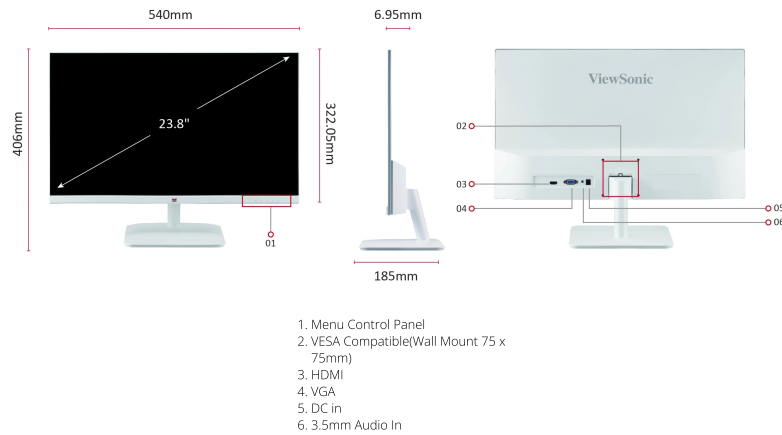

ViewSonic® LAYAR LCD VA2430-H-W-6

Fitur Utama

- SuperClear® VA panel
- Full HD 1080p resolution
- Eyecare technology for comfortable viewing
- Three-sided frameless design for seamless viewing
- HDMI and VGA inputs for connectivity

Kunjungi Kami

www.viewsonic.com

TAMPILAN

Display Size (in.):	24
Viewable Area (in.):	23.8
Jenis Panel:	VA Technology
Resolusi:	1920 x 1080
Jenis Resolusi:	FHD (Full HD)
Rasio Kontras Statis:	5,000:1 (typ)
Rasio Kontras Dinamis:	50M:1
Sumber cahaya:	LED
Kecerahan:	250 cd/m ² (typ)
Colors:	16.7M
Color Space Support:	8 bit (6 bit + FRC)
Aspect Ratio:	16:9
Response Time (Typical GTG):	4ms
Sudut Pandang:	178° horizontal, 178° vertical
Backlight Life (Jam):	30000 Hrs (Min)
Lengkungan:	Flat
Refresh Rate (Hz):	60
Filter Cahaya Biru:	Yes
Flicker-Free:	Yes

Color Gamut:	NTSC: 72% size (Typ) sRGB: 103% size (Typ)
Ukuran Piksel:	0.275 mm (H) x 0.275 mm (V)
Surface Treatment:	Anti-Glare (Semi-Glossy), Hard Coating (2H)

KESESUAIAN

Resolusi PC (max):	1920x1080
Resolusi Mac® (maks):	1920x1080
Sistem Operasi PC:	Windows 10/11 certified; macOS tested
Resolusi Mac® (min):	1920x1080

DIMENSI (METRIK) (WXHXD)

Kemasan (mm):	600 x 395 x 112
Fisik (mm):	540 x 406 x 185
Physical Without Stand (mm):	540 x 322 x 36

UMUM

Regulasi:	RoHS, WEEE, BIS
ISI PAKET:	VA2430-H-W-6 x1, HDMI Cable (v1.4; Male-Male) x1, AC/DC Adapter x1, Quick Start Guide x1, Power plug x1 or 2 (by country)
Daur Ulang / Pembuangan:	Please dispose of in accordance with local, state or federal laws.
Warranty:	*Warranty offered may differ from market to market