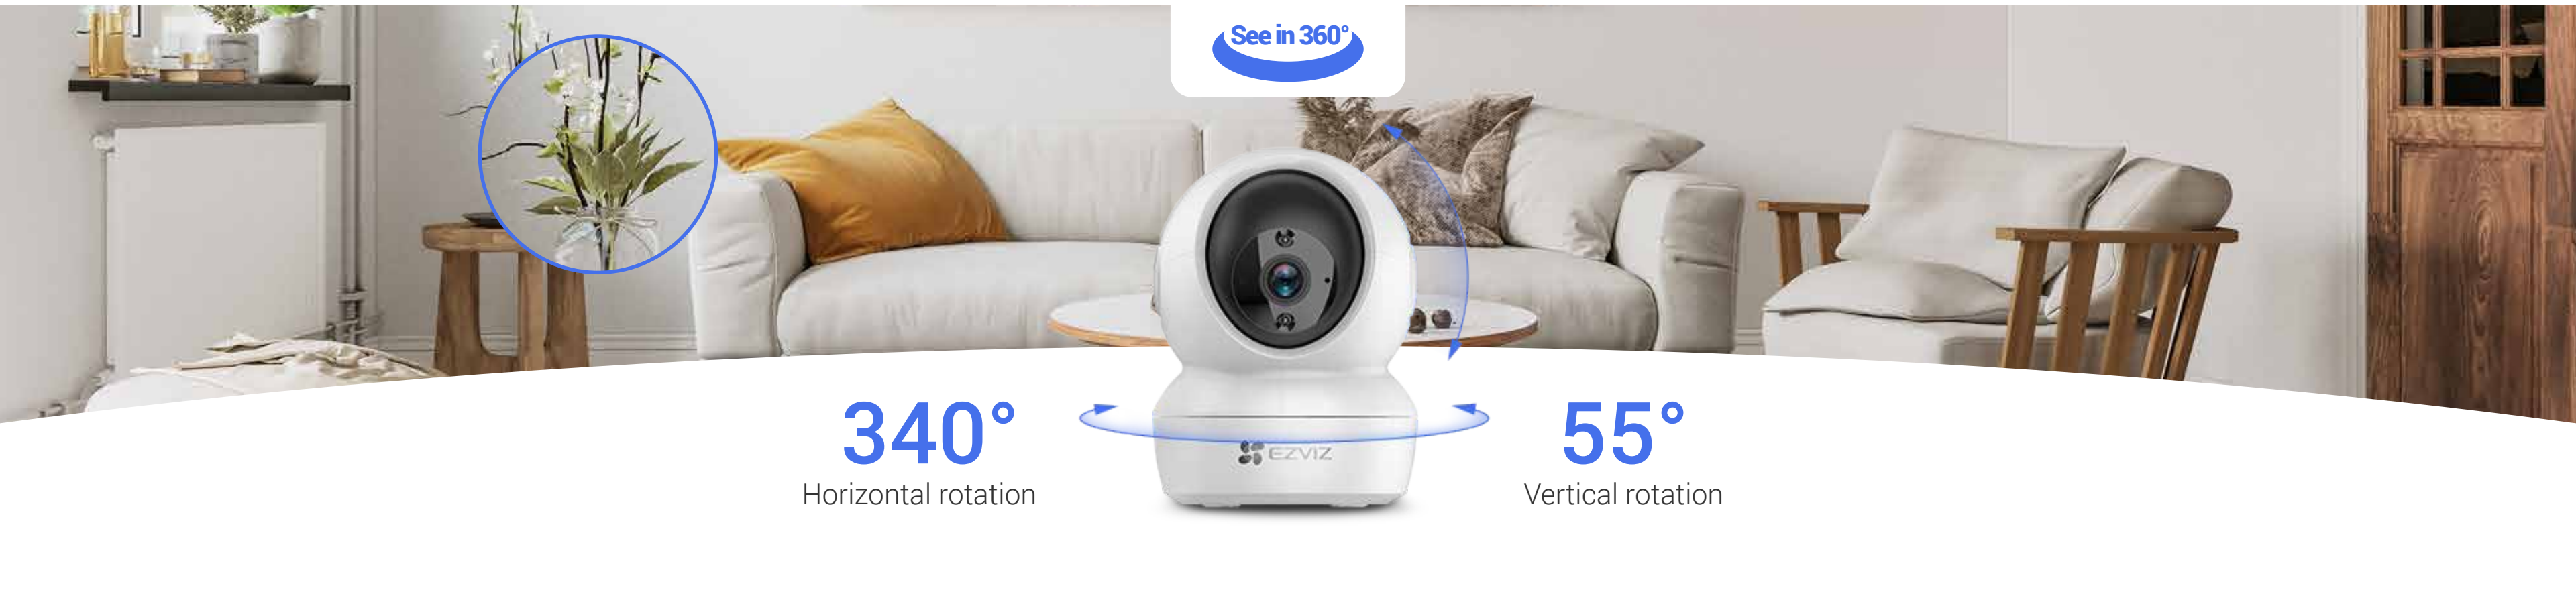

Protect and care with stunning vision, at all times

Whole-room coverage is a breeze. The C6N 2K+ helps you keep eyes-open-wide on your indoor space. And when your cat starts playing hide-and-seek, you can rotate the camera to find where it is. It also renders evenly exposed, clear black-and-white night vision, thanks to its built-in infrared LEDs, so you can enjoy peace of mind while you sleep.

01 Enjoy 360° vision in 2K+ clarity