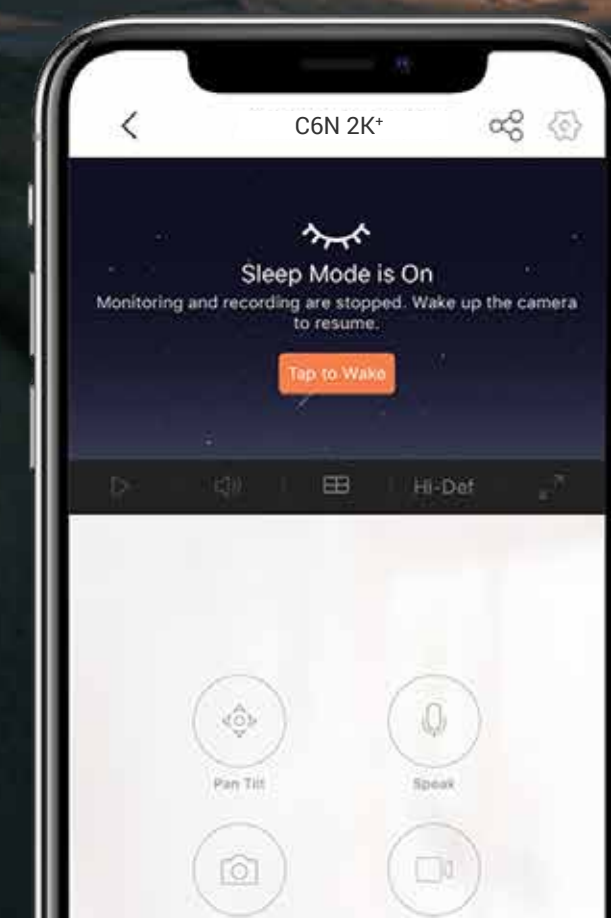

TLS
Data Transmission
Encryption

AES-128
Data Encryption