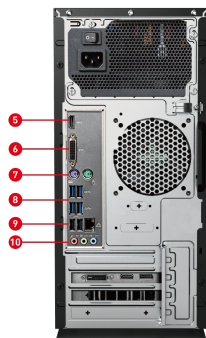

PATH TO THE FUTURE

The META S is a slick and compact gaming desktop that equips with the AMD Ryzen. AMD Ryzen processor and the NVIDIA® GeForce® GTX 16 Series graphics cards. When you need a portable desktop to a Lan Party or looking for a powerful PC to tackle any level of gaming, the META S is built for every gamer.

Picture and logos

System I/O-Ports

1. 1x USB 3.2 Gen1 Type A
2. 1x Mic-in
3. 1x Headphone-out
4. 1x USB 3.2 Gen1 Type A
5. 1x HDMI out (1.4)
6. 1x DVI-D out
7. 2x PS/2
8. 4x USB 3.2 Gen 1 Type A
9. 1x RJ45/ 2x USB 2.0
10. 3x Audio jacks