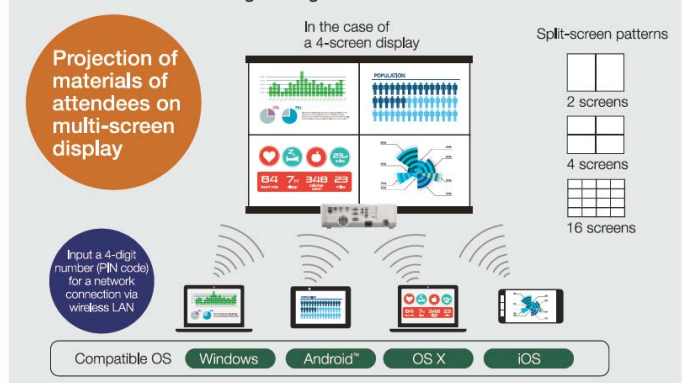

### MultiPresenter

MultiPresenter is application software that lets you display your device's screen (PC, tablet, smart phone, etc.) on the receiver projectors via wired or wireless LAN. MultiPresenter is free and available on Windows, Mac, iOS, and Android. MultiPresenter can send images from your various devices, which enables you to display real-time images with the internal camera or web pages on the smart devices in combination with a file sharing application.

#### Desktop Version (Win/Mac)

Computer audio and video data (audio can be transmitted only when using Windows) can be transmitted via a wireless or wired LAN.

- **Easy Connection**  
Input a 4-digit number (PIN code) for a network connection via wireless LAN.
- **Multiple devices (maximum of 16 screens)** can display at the same time and simultaneously display onto multiple receiving projectors.
- **Projector control**

#### Mobile Version (Android/iOS)

You can transmit files, photos, camera images, files of web pages, and other information stored on Android or iOS devices via a wireless LAN.

- **Easy Connection**  
Input a 4-digit number (PIN code) for a network connection via wireless LAN.
- **Multiple devices (maximum of 16 screens)** can display at the same time and simultaneously display onto multiple receiving projectors.
- **Projector control**

Connection Example

Wireless connection image using wireless LAN module