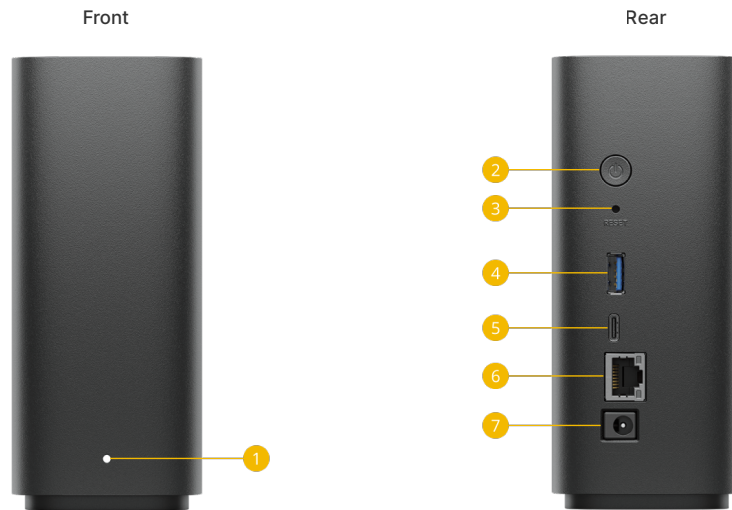

Hardware Overview

1 Status Indicator	2 Power Button	3 Reset Button	4 USB-A 3.2 Gen 1 Port
5 USB-C 3.2 Gen 1 Port	6 1 GbE RJ-45 Port	7 Power Port	

Technical Specifications

General Specifications

Hardware	
Capacity	4 TB¹
Processor	Realtek RTD1619B
Memory	1 GB DDR4
LAN port	1 × 1 GbE RJ-45
External ports	• 1 × USB-A 3.2 Gen 1 port • 1 × USB-C 3.2 Gen 1 port
Dimensions (H×W×D)	148.0 × 62.6 × 196.3mm
Weight	820g