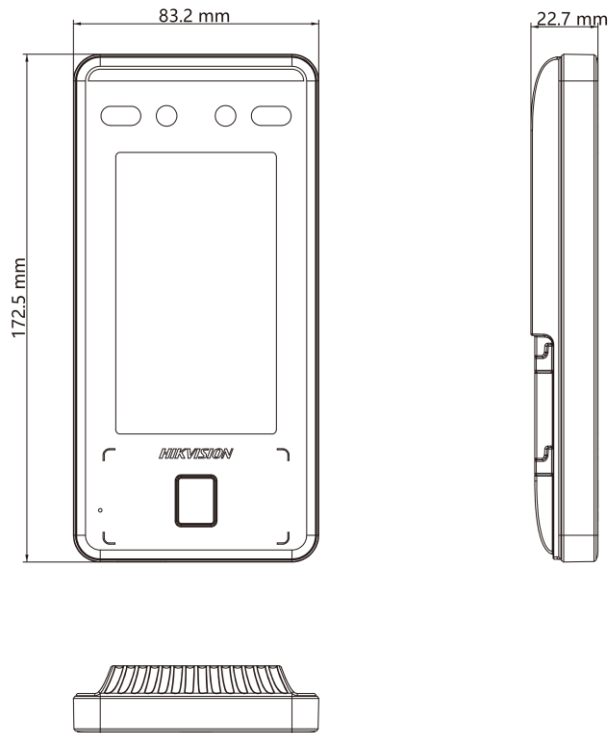

▪ **Accessory**

▪ **Optional**

DS-KAB6-D1 Base Bracket	DS-KAB6-ZU1 Brackets for face terminals	DS-KAB671-P2 Stand Stick	DS-KAB34X-S1 Protective Shield