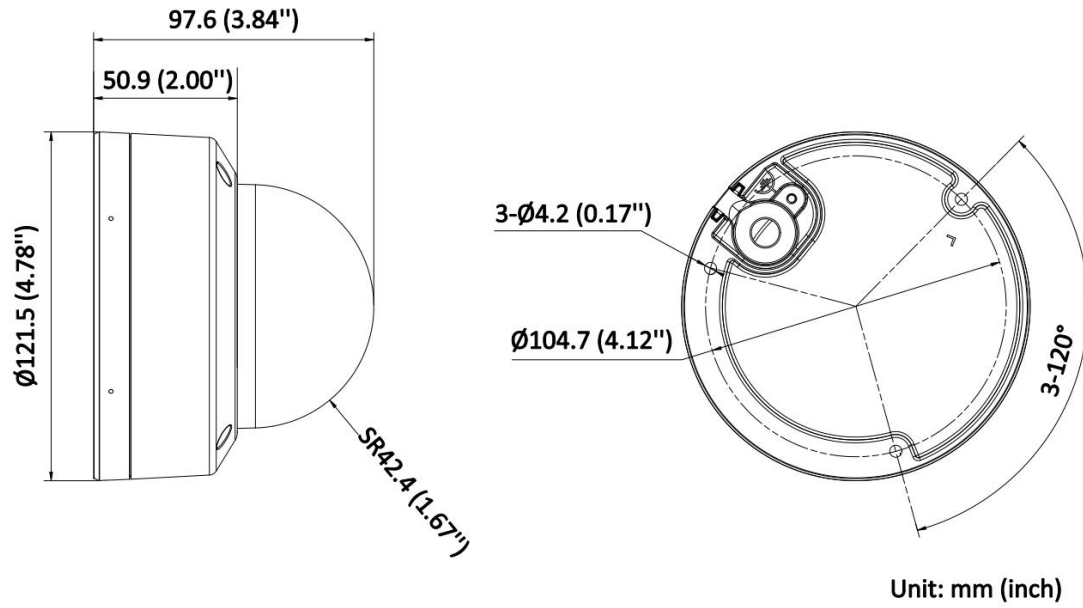

▪ **Accessory**

▪ **Optional**

DS-1276ZJ-SUS	DS-1272ZJ-120	DS-1275ZJ-S-SUS	DS-1271ZJ-120	DS-1275ZJ-SUS
DS-220AZJ-130-WA	DS-1476ZJ-SUS	DS-4221ZJ-WC	DS-1272ZJ-120B	DS-220AZJ-145-WA
DS-1280ZJ-DM46	DS-1475ZJ-SUS			

▪ **Installation Methods**